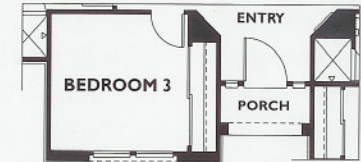

**Optional Bay 2
at Master Bedroom**

**Optional Bay 1
at Master Bedroom**

**Optional Bedroom 3
at Den**

**Optional
Casitas**

THE TAMARISK Plan 6505 – 2 Bedrooms, 3 Baths, Den, 2-Car + 1-Car Garage, 2,398 Square Feet.