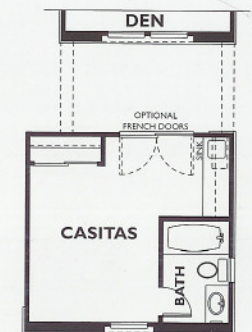

**Optional Bay 2
at Master Bedroom**

**Optional Bay 1
at Master Bedroom**

**Optional Bedroom 3
at Den**

**Optional
Casitas**

THE TAMARISK Plan 6505 – 2 Bedrooms, 3 Baths, Den, 2-Car + 1-Car Garage, 2,398 Square Feet.